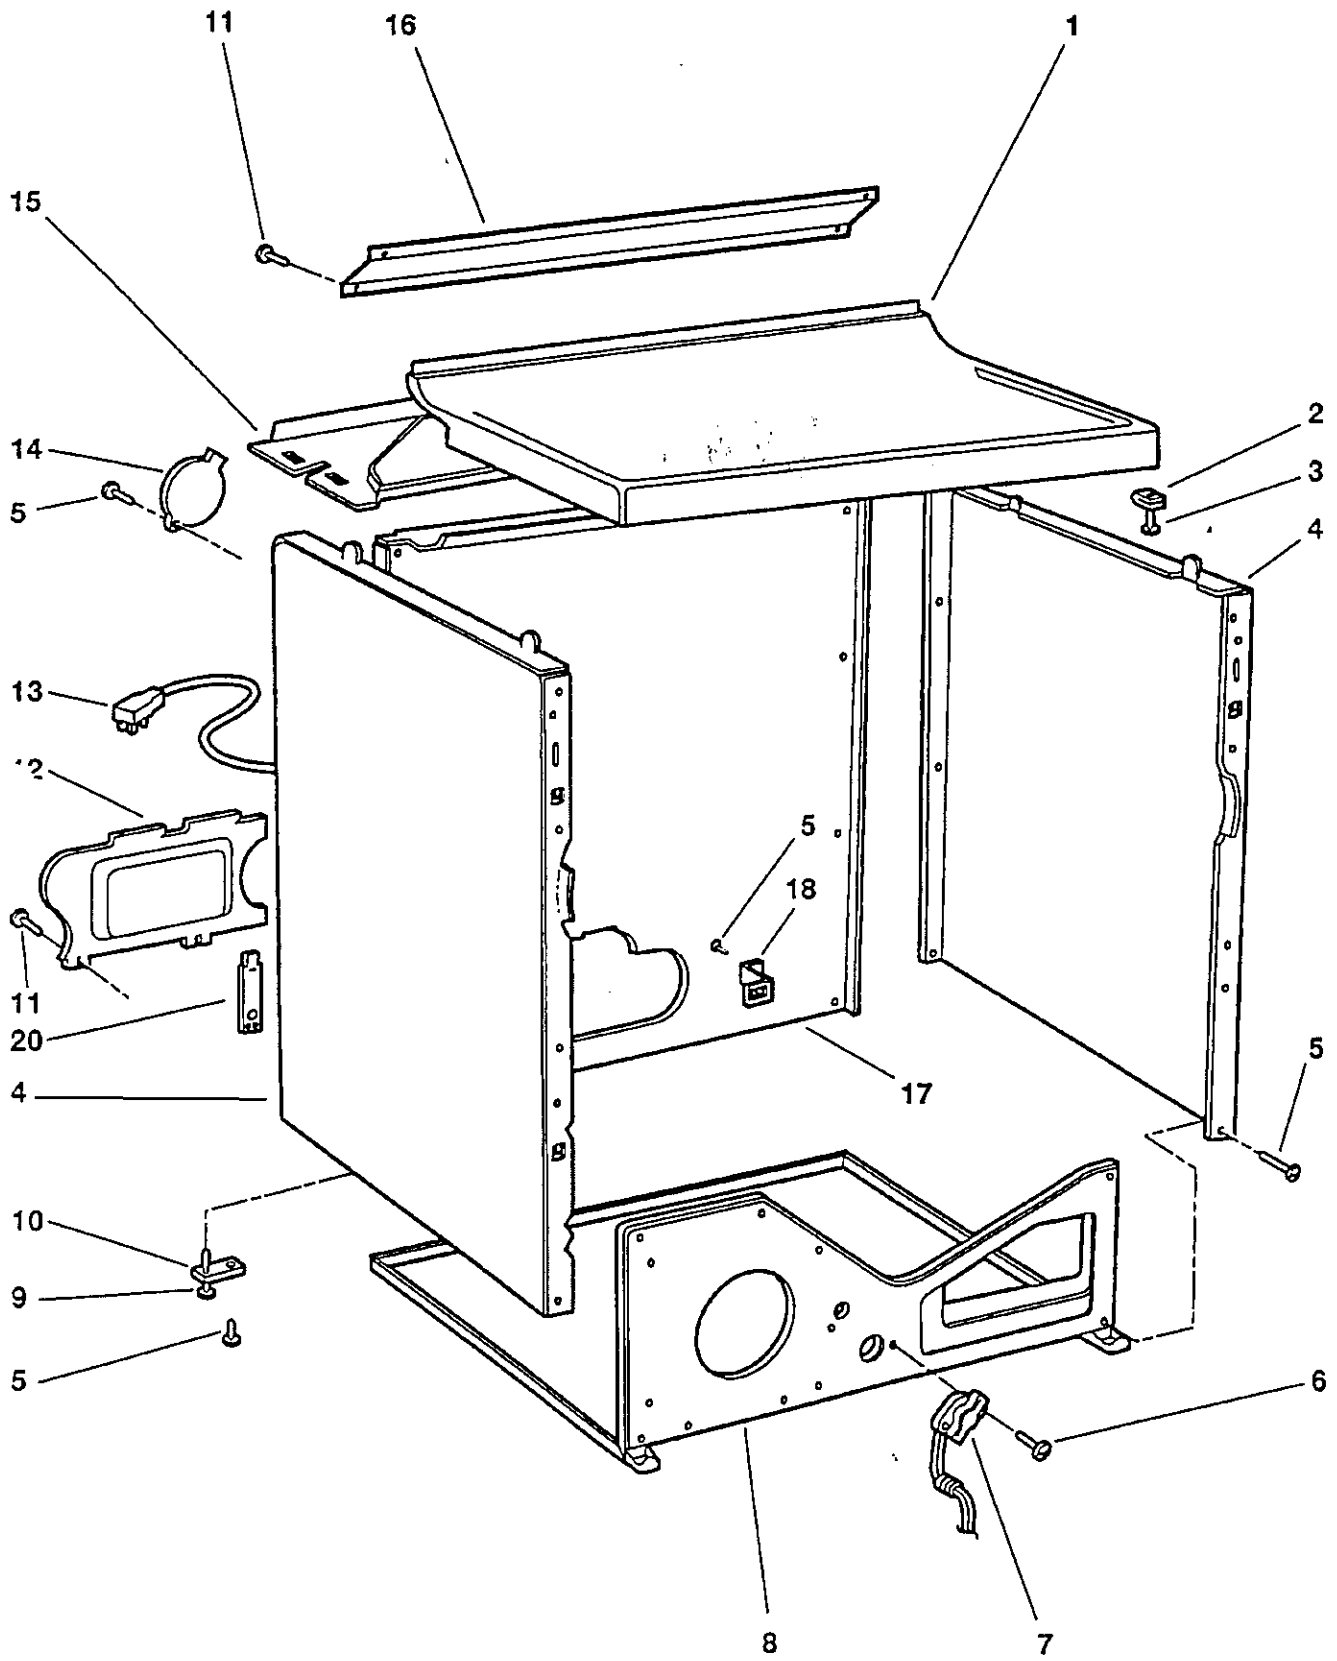

Item	Part No	Description
001A	WE20M254	FRONT CABINET (WHITE)
001B	WE2X263	SCREW
002	WE9M13	GASKET
003	WE2M153	SCREW
004	WE1M394	HINGE
005	WE10M92	PANEL, INNER DOOR (WHITE)
006	WE1M381	HANDLE (WHITE)
007	WE10M96	PANEL, DOOR (WHITE)
008	WE4M126	SWITCH, DOOR
009	WE1X762	CLIP, GROUND
010	WE18M19	LINT TRAP
011	WE14M76	DUCT, AIR
012	WE9M15	FELT
013A	WE3M20	BEARING, DRUM
013B	WE1M316	SLIDE, DRUM
013C	WE1M333	SLIDE, DRUM
017	WE1M314	STRIKE
019	WE1M197	LATCH, DOOR
020	WE1M396	RACK, REMOVABLE
021	WE1M376	GASKET
999	WE1M384	PLUG BUTTON, HINGE HOLES (WHITE)

Item	Part No	Description
001	WE20M286	TOP, COVER (WHITE)
003	WE2M160	SCREW
004	WE20M260	PANEL, SIDE (WHITE)
005	WH2M388	SCREW
006	WE2M154	SCREW
007	WE4M127	THERMOSTAT
008	WE20M262	CABINET, BASE
009	WE1M368	SCREW, LEVELING
010A	WE1M378	BRACKET & LEVELING SCREW-FRONT
010B	WE1M379	BRACKET & LEVELING SCREW- REAR
011	WE1M280	SCREW
012	WE1M392	KNOCKOUT
013A	WE01X1091	CLIP CORDSET
013B	WE26M331	CORD SET
014	WE1M393	KNOCKOUT
015	WE20M253	COVER, BOTTOM
016	WE13M26	SHIELD
017	WE20M258	PANEL, REAR
999	WE1M403	COVER, GROUND CLIP
999	WE2M175	SCREW

Item	Part No	Description
001	WE19M940	END CAP - L.H. (WHITE)
002	WE19M1025	SWITCH TRIM
003	WH2X1206	SCREW (WHITE)
004	WE4X881	SWITCH, START
005	WE4M219	SWITCH, TEMP
006	WE4M177	SWITCH, X CARE
007	WH12X1005	BUZZER
008A	WE4M214	RESISTOR (2 X 4000 OHMS)
008B	WE4M186	RESISTOR (4500 OHMS)
009	WE4M213	TIMER
010	WE1M140	CLIP KNOB
011	WE1X1263	KNOB, TIMER (WHITE)
012	WE19M987	SUPPORT, END CAP - L.H.
013	WE20X811	PANEL, REAR
014	WE2M173	SCREW
015	WH46X340	SUPPORT, SWITCH
016	WE2M175	SCREW
017	WE19M988	SUPPORT, END CAP - R.H.
018	WE19M941	END CAP - R.H. (WHITE)
019	WH1X2721	KNOB, SWITCH (WHITE)
100	WE6M446	BOOK, USE & CARE
999	572D500P014	LABEL, WIRING (ENGLISH)