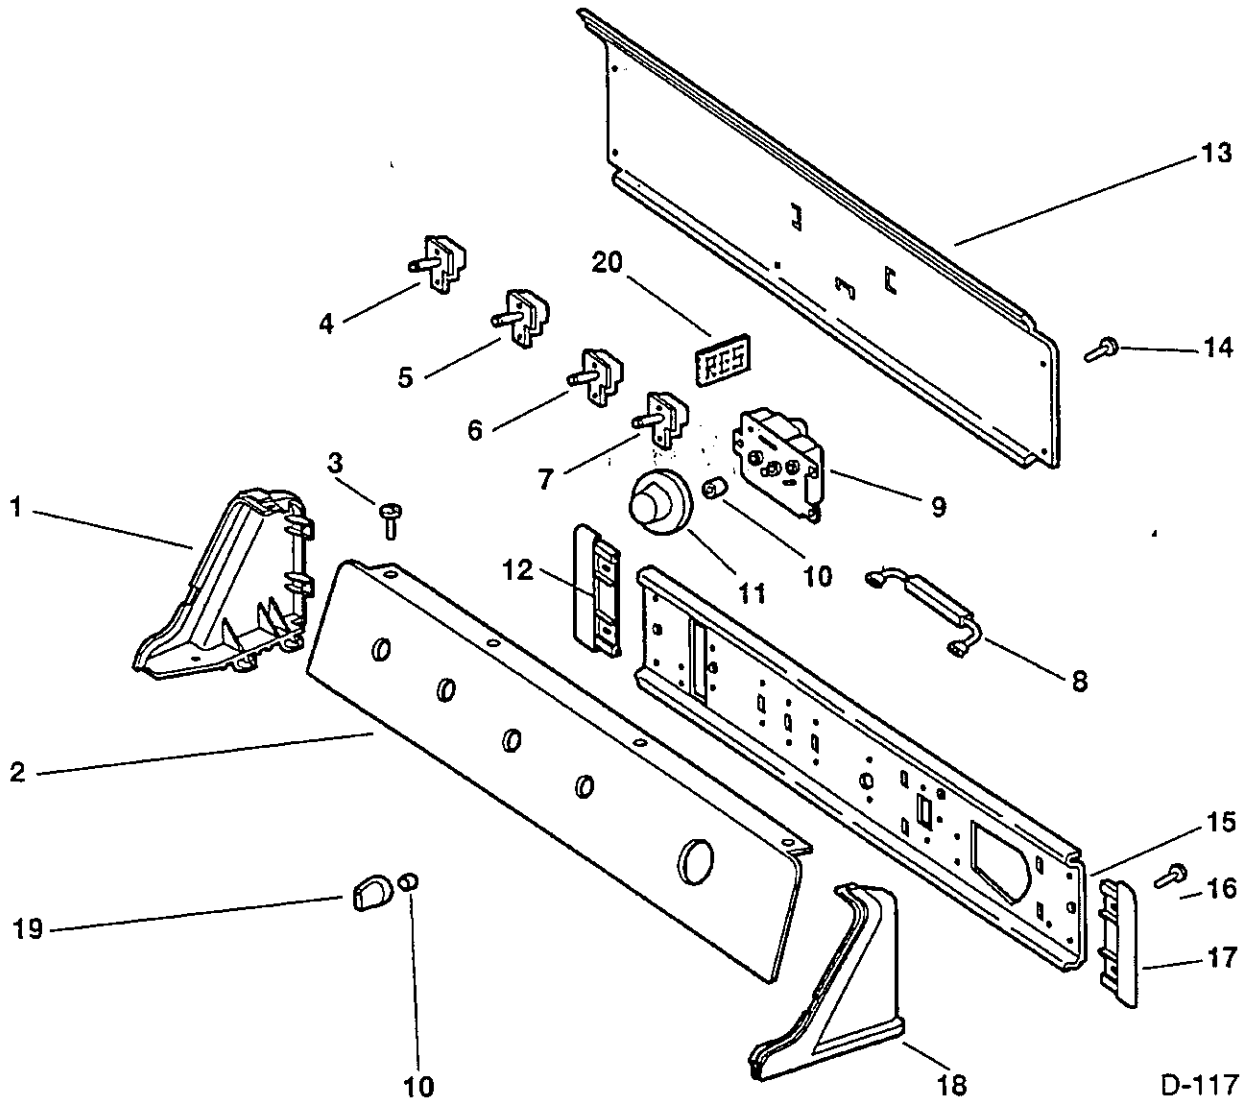

Item	Part No	Description
001A	WE20M254	FRONT CABINET (WHITE)
001B	WE2X263	SCREW
002	WE9M13	GASKET
003	WE2M153	SCREW
004	WE1M394	HINGE
005	WE10M92	PANEL, INNER DOOR (WHITE)
006	WE1M381	HANDLE (WHITE)
007	WE10M96	PANEL, DOOR (WHITE)
008	WE4M126	SWITCH, DOOR
009	WE1X762	CLIP, GROUND
010	WE18M19	LINT TRAP
011	WE14M76	DUCT, AIR
012	WE9M15	FELT
013A	WE3M20	BEARING, DRUM
013B	WE1M316	SLIDE, DRUM
013C	WE1M333	SLIDE, DRUM
017	WE1M314	STRIKE
019	WE1M197	LATCH, DOOR
020	WE1M396	RACK, REMOVABLE
021	WE1M376	GASKET
999	WE1M384	PLUG BUTTON, HINGE HOLES (WHITE)

Item	Part No	Description
001	WE20M286	TOP, COVER (WHITE)
003	WE2M160	SCREW
004	WE20M260	PANEL, SIDE (WHITE)
005	WH2M388	SCREW
006	WE2M154	SCREW
007	WE4M127	THERMOSTAT
008	WE20M262	CABINET, BASE
009	WE1M368	SCREW, LEVELING
010A	WE1M378	BRACKET & LEVELING SCREW-FRONT
010B	WE1M379	BRACKET & LEVELING SCREW- REAR
011	WE1M280	SCREW
012	WE1M392	KNOCKOUT
013A	WE01X1091	CLIP CORDSET
013B	WE26M331	CORD SET
014	WE1M393	KNOCKOUT
015	WE20M253	COVER, BOTTOM
016	WE13M26	SHIELD
017	WE20M258	PANEL, REAR
999	WE1M403	COVER, GROUND CLIP
999	WE2M175	SCREW

Item	Part No	Description
001	WE19M940	END CAP - L.H. (WHITE)
002	WE19M1025	SWITCH TRIM
003	WH2X1206	SCREW (WHITE)
004	WE4X881	SWITCH, START
005	WE4M219	SWITCH, TEMP
006	WE4M177	SWITCH, X CARE
007	WH12X1005	BUZZER
008A	WE4M214	RESISTOR (2 X 4000 OHMS)
008B	WE4M186	RESISTOR (4500 OHMS)
009	WE4M213	TIMER
010	WE1M140	CLIP KNOB
011	WE1X1263	KNOB, TIMER (WHITE)
012	WE19M987	SUPPORT, END CAP - L.H.
013	WE20X811	PANEL, REAR
014	WE2M173	SCREW
015	WH46X340	SUPPORT, SWITCH
016	WE2M175	SCREW
017	WE19M988	SUPPORT, END CAP - R.H.
018	WE19M941	END CAP - R.H. (WHITE)
019	WH1X2721	KNOB, SWITCH (WHITE)
100	WE6M446	BOOK, USE & CARE
999	572D500P014	LABEL, WIRING (ENGLISH)