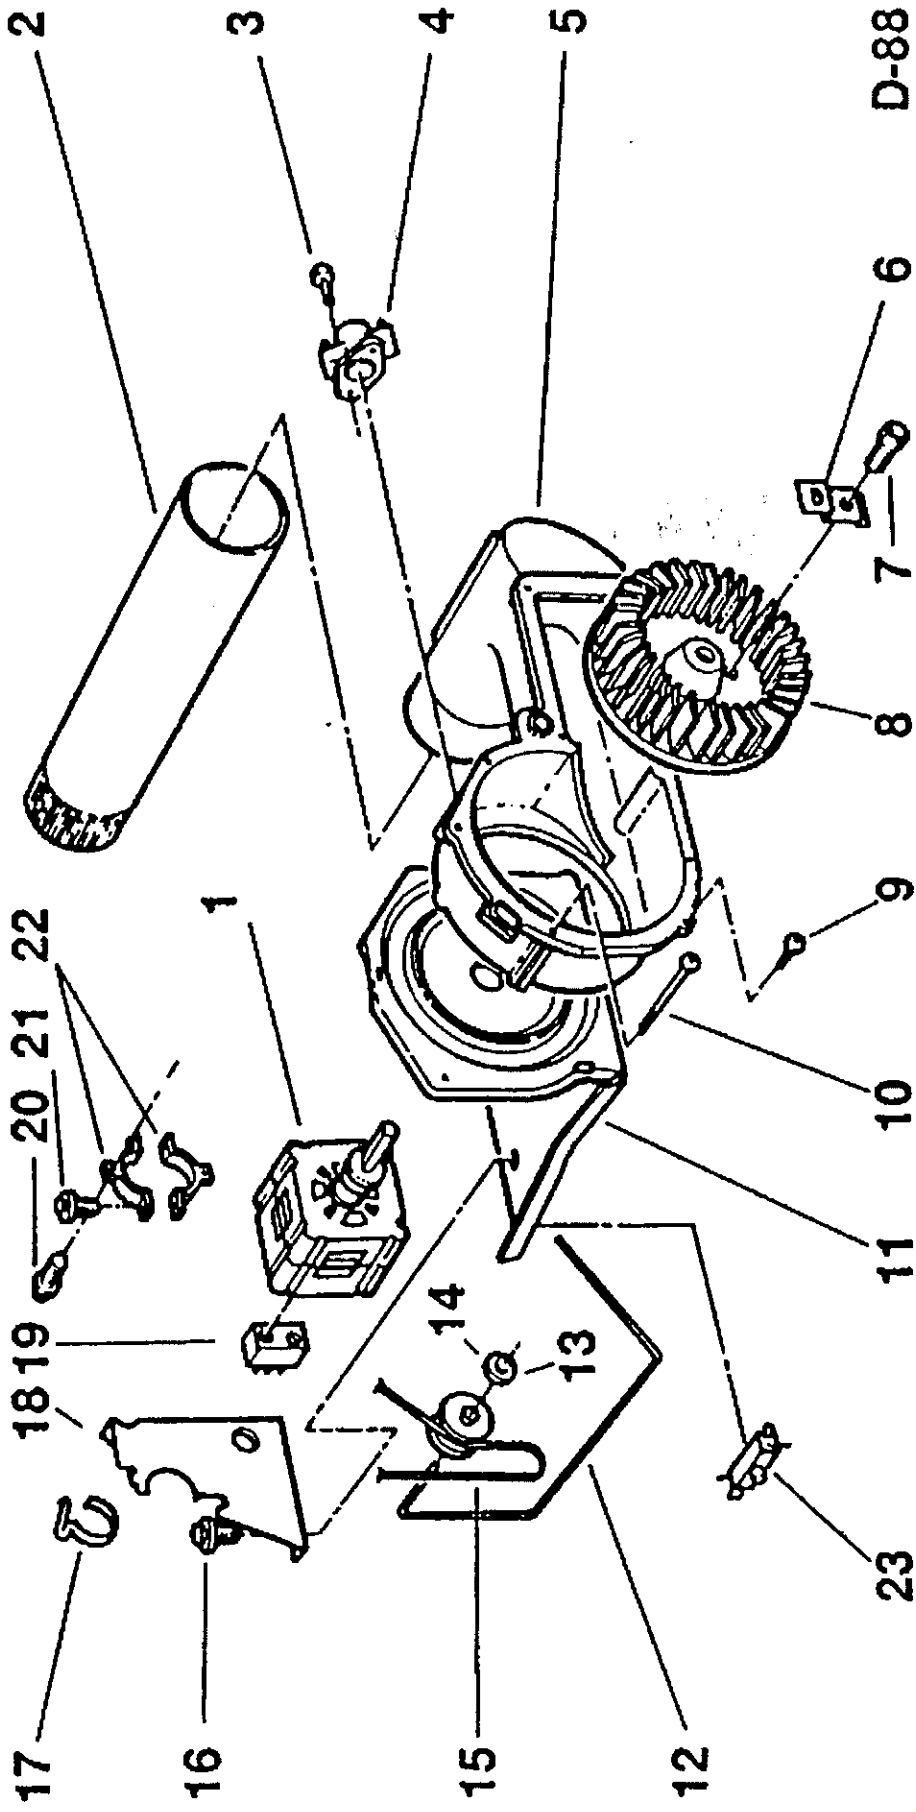

Item	Part No	Description
001A	WE20M254	FRONT CABINET (WHITE)
001B	WE2X263	SCREW
002	WE9M13	GASKET
003	WE2M153	SCREW
004	WE1M394	HINGE
005	WE10M92	PANEL, INNER DOOR (WHITE)
006	WE1M381	HANDLE (WHITE)
007	WE10M96	PANEL, DOOR (WHITE)
008	WE4M126	SWITCH, DOOR
009	WE1X762	CLIP, GROUND
010	WE18M19	LINT TRAP
011	WE14M76	DUCT, AIR
012	WE9M15	FELT
013A	WE3M20	BEARING, DRUM
013B	WE1M316	SLIDE, DRUM
013C	WE1M333	SLIDE, DRUM
017	WE1M314	STRIKE
019	WE1M197	LATCH, DOOR
020	WE1M396	RACK, REMOVABLE
021	WE1M376	GASKET
999	WE1M384	PLUG BUTTON, HINGE HOLES (WHITE)

Item	Part No	Description
001	WE20M286	TOP, COVER (WHITE)
003	WE2M160	SCREW
004	WE20M260	PANEL, SIDE (WHITE)
005	WH2M388	SCREW
006	WE2M154	SCREW
007	WE4M127	THERMOSTAT
008	WE20M262	CABINET, BASE
009	WE1M368	SCREW, LEVELING
010A	WE1M378	BRACKET & LEVELING SCREW-FRONT
010B	WE1M379	BRACKET & LEVELING SCREW- REAR
011	WE1M280	SCREW
012	WE1M392	KNOCKOUT
013A	WE01X1091	CLIP CORDSET
013B	WE26M331	CORD SET
014	WE1M393	KNOCKOUT
015	WE20M253	COVER, BOTTOM
016	WE13M26	SHIELD
017	WE20M258	PANEL, REAR
999	WE1M403	COVER, GROUND CLIP
999	WE2M175	SCREW

Item	Part No	Description
001	WE19M940	END CAP - L.H. (WHITE)
002	WE19M1025	SWITCH TRIM
003	WH2X1206	SCREW (WHITE)
004	WE4X881	SWITCH, START
005	WE4M219	SWITCH, TEMP
006	WE4M177	SWITCH, X CARE
007	WH12X1005	BUZZER
008A	WE4M214	RESISTOR (2 X 4000 OHMS)
008B	WE4M186	RESISTOR (4500 OHMS)
009	WE4M213	TIMER
010	WE1M140	CLIP KNOB
011	WE1X1263	KNOB, TIMER (WHITE)
012	WE19M987	SUPPORT, END CAP - L.H.
013	WE20X811	PANEL, REAR
014	WE2M173	SCREW
015	WH46X340	SUPPORT, SWITCH
016	WE2M175	SCREW
017	WE19M988	SUPPORT, END CAP - R.H.
018	WE19M941	END CAP - R.H. (WHITE)
019	WH1X2721	KNOB, SWITCH (WHITE)
100	WE6M446	BOOK, USE & CARE
999	572D500P014	LABEL, WIRING (ENGLISH)