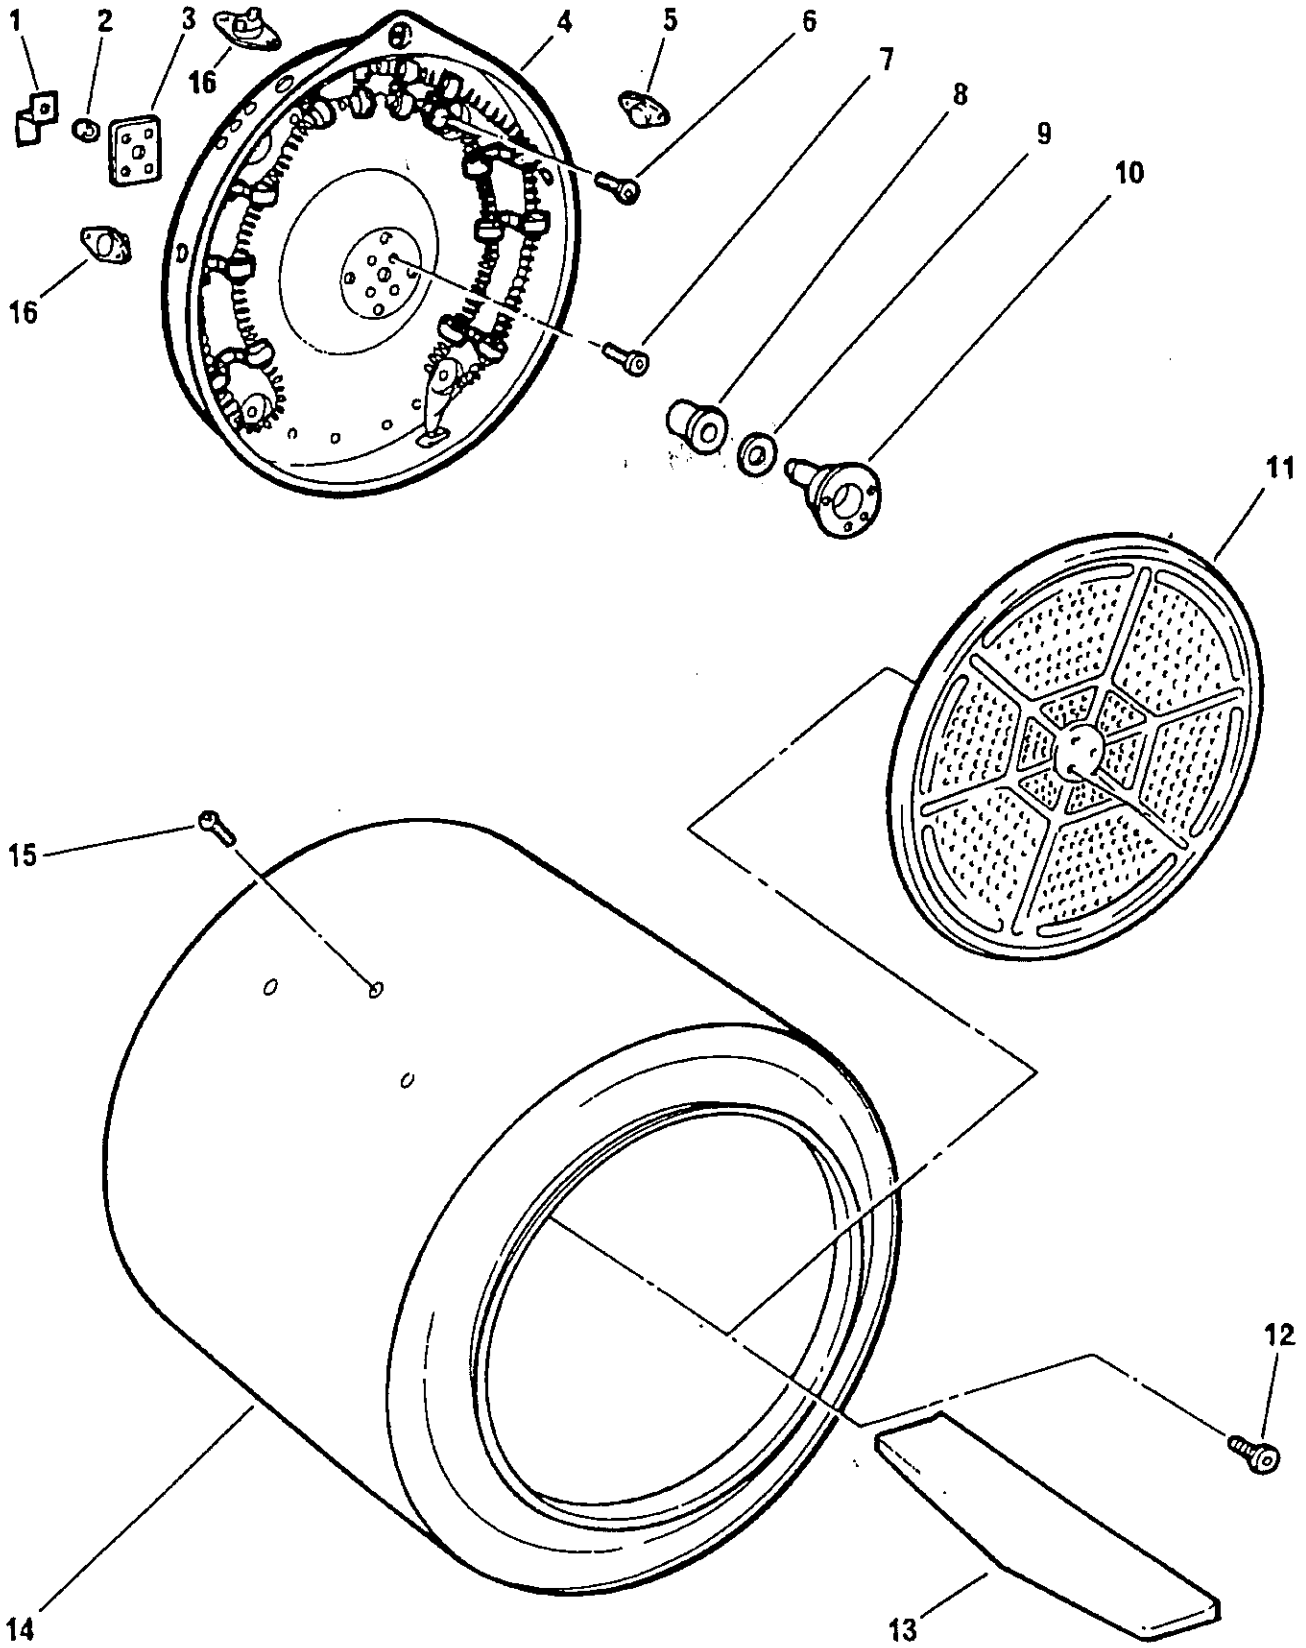

Item	Part No	Description
001	WE20M286	TOP, COVER (WHITE)
003	WE2M160	SCREW
004	WE20M260	PANEL, SIDE (WHITE)
005	WH2M388	SCREW
006	WE2M154	SCREW
007	WE4M127	THERMOSTAT
008	WE20M262	CABINET, BASE
009	WE1M368	SCREW, LEVELING
010A	WE1M378	BRACKET & LEVELING SCREW-FRONT
010B	WE1M379	BRACKET & LEVELING SCREW- REAR
011	WE1M280	SCREW
012	WE1M392	KNOCKOUT
013A	WE01X1091	CLIP CORDSET
013B	WE26M331	CORD SET
014	WE1M393	KNOCKOUT
015	WE20M253	COVER, BOTTOM
016	WE13M26	SHIELD
017	WE20M258	PANEL, REAR
999	WE1M403	COVER, GROUND CLIP
999	WE2M175	SCREW

DISR473CT3WW